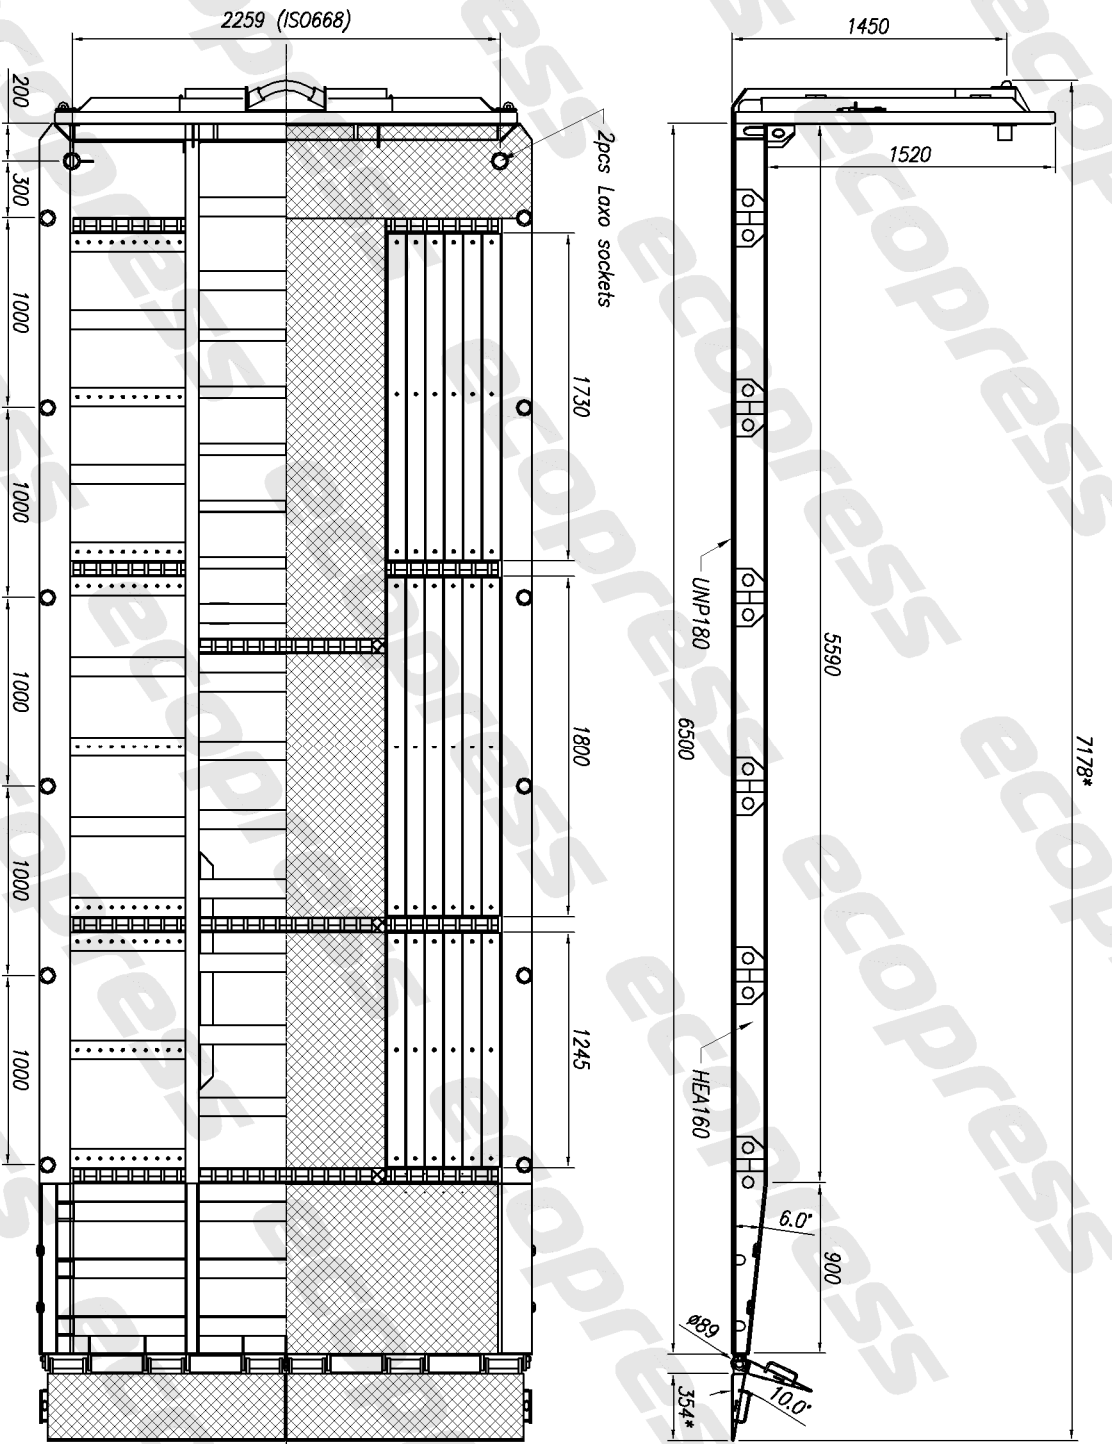

Frame SS3021  
 Front side 3mm  
 Bottom 5mm  
 Steel ramps 5mm  
 Posts 12pcs  
 Wheel stops 6pcs

 Omsusõuise tn 8, 13811 Tallinn Harjumaa, ESTONIA	Date:	10.01.2022	Appendix:	-	Sheet	1/1	Drawing nr.:	HLP65180R35-00Laxo
	Name:	Hooklift machine platform			Revision:	-		

HLP20/6500R35 SS  
 Drawn by:  
 D.P.