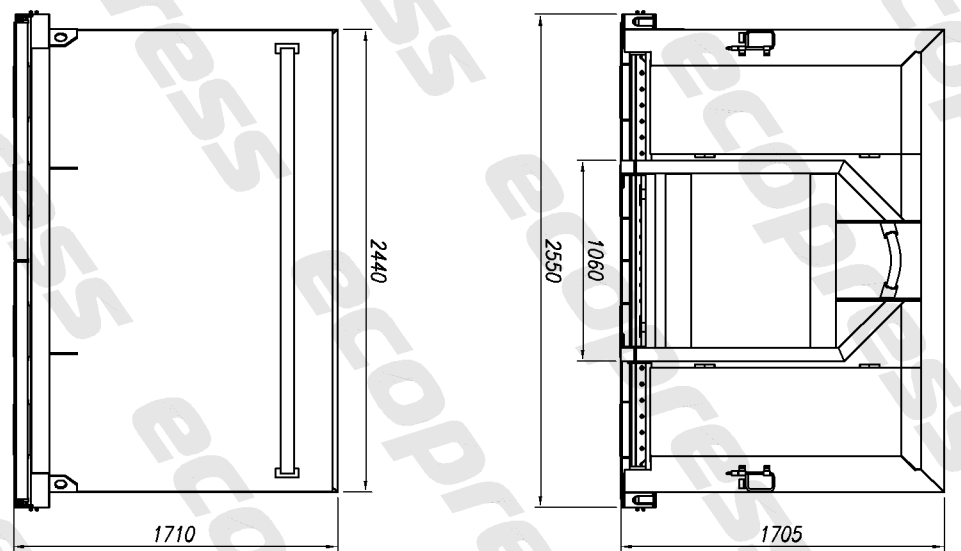

Frame SS3021  
 Front side 3mm  
 Bottom 5mm  
 Steel ramps 5mm  
 Posts 12pcs  
 Wheel stops 6pcs

 Omsusõuise tn 8, 13811 Tallinn Harjumaa, ESTONIA	Date:	10.01.2022	Appendix:	-	Sheet	1/1	Drawing nr.:	HLP65180R35-00Laxo
	Name:	Hooklift machine platform			Revision:	-		

HLP20/6500R35 SS  
 Drawn by:  
 D.P.